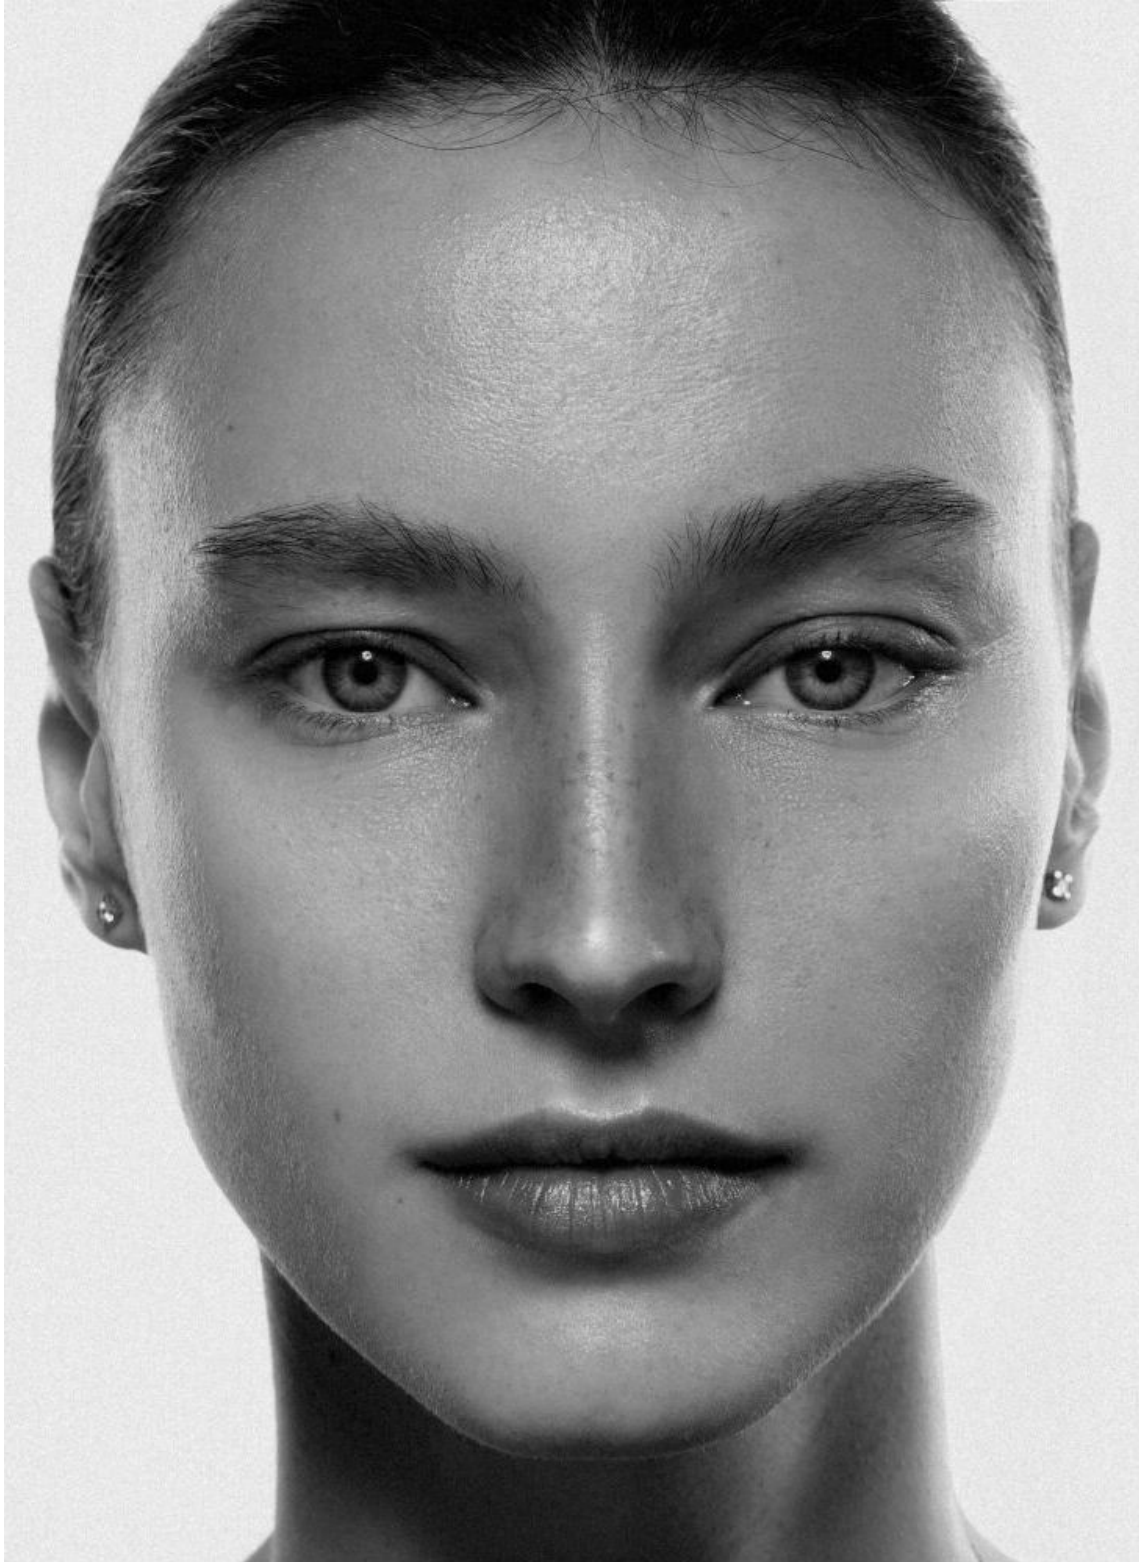

VALERIA MIRO

height 5'10" · bust 33" · cup B · waist 24.5" · hips 36" · dress 36 EU/6 US/8 UK
shoes size 39 EU/8 US/6 UK · hair dark blonde · eyes blue-grey

VALERIA MIRO

height 5'10" · bust 33" · cup B · waist 24.5" · hips 36" · dress 36 EU/6 US/8 UK
shoes size 39 EU/8 US/6 UK · hair dark blonde · eyes blue-grey

17 Giugno

SPRING SUMMER 2022

MGM
MODELS

VALERIA MIRO

height 5'10" · bust 33" · cup B · waist 24.5" · hips 36" · dress 36 EU/6 US/8 UK
shoes size 39 EU/8 US/6 UK · hair dark blonde · eyes blue-grey

VALERIA MIRO

height 5'10" · bust 33" · cup B · waist 24.5" · hips 36" · dress 36 EU/6 US/8 UK
shoes size 39 EU/8 US/6 UK · hair dark blonde · eyes blue-grey

VALERIA MIRO

height 5'10" · bust 33" · cup B · waist 24.5" · hips 36" · dress 36 EU/6 US/8 UK
shoes size 39 EU/8 US/6 UK · hair dark blonde · eyes blue-grey

MGM
MODELS

MGM
MODELS

VALERIA MIRO

height 5'10" · bust 33" · cup B · waist 24.5" · hips 36" · dress 36 EU/6 US/8 UK
shoes size 39 EU/8 US/6 UK · hair dark blonde · eyes blue-grey

VALERIA MIRO

height 5'10" · bust 33" · cup B · waist 24.5" · hips 36" · dress 36 EU/6 US/8 UK
shoes size 39 EU/8 US/6 UK · hair dark blonde · eyes blue-grey